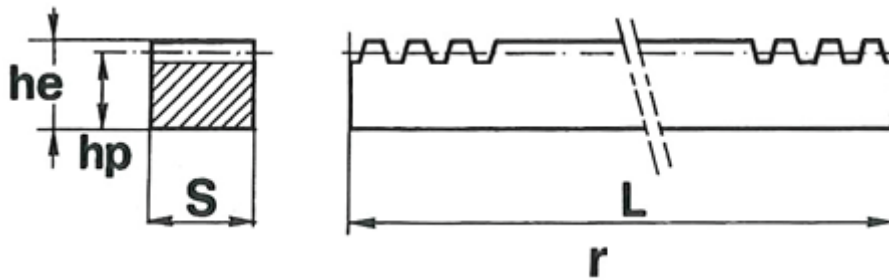

# Data Sheet

Article number: 6165050250500  
Description: Rack Module 2,5 25x25  
length 500 mm

## Measures

Actual length	= 502.66
$hp$	= 22.5
Module	= 2.5
No. of teeth	= 64
Nominal length	= 500
Pitch	= 7.854
Profile $Sxhe$	= 25x25